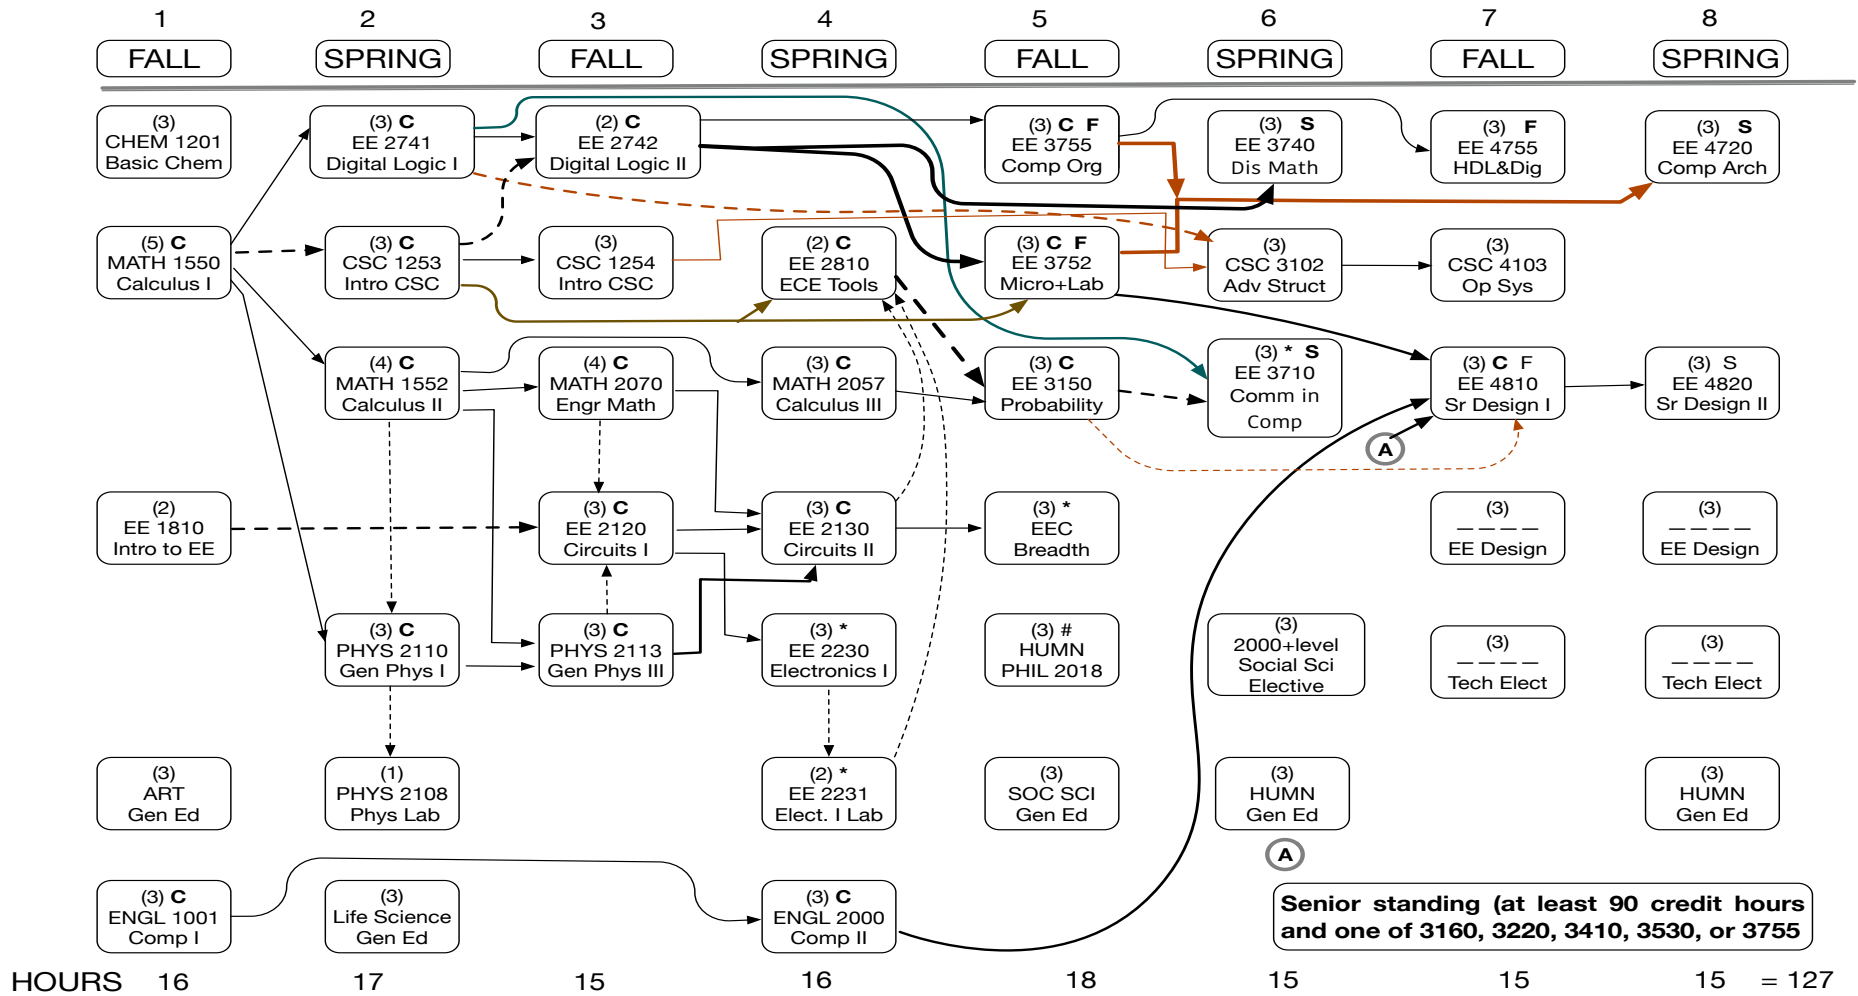

TOTAL HOURS =127

# COMPUTER ENGINEERING

2021-2022<sup>@</sup>

E  
E  
C

## FLOWCHART LEGEND

ECE Division Office: Patrick F Taylor 3325

- @ This flowchart is only an advising tool, the LSU catalog has the official degree requirements
- C A grade in the "C" range or better is required in the course
- \* May be a **pre-req** for another electrical engineering (EE) course
- S Offered in the Spring Semester only
- F Offered in Fall Semester only
- # Students can take PHIL 2020 if PHIL 18 is not available
- For Gen Ed courses, see LSU general catalog at: <https://www.lsu.edu/academics/catalogs.php>

Credit Required

(Using lines with different color and thickness)

Credit or Registration Required

**EEC Breadth:** Select ONE course from

- EE 3160 Digital Signal Processing (F)
- EE 3220 Electronics II S)
- EE 3320 Electromagnetic Fields
- EE 3410 Electric Power
- EE 3530 Controls Engineering (F)
- EE 3610 Signals and Communications