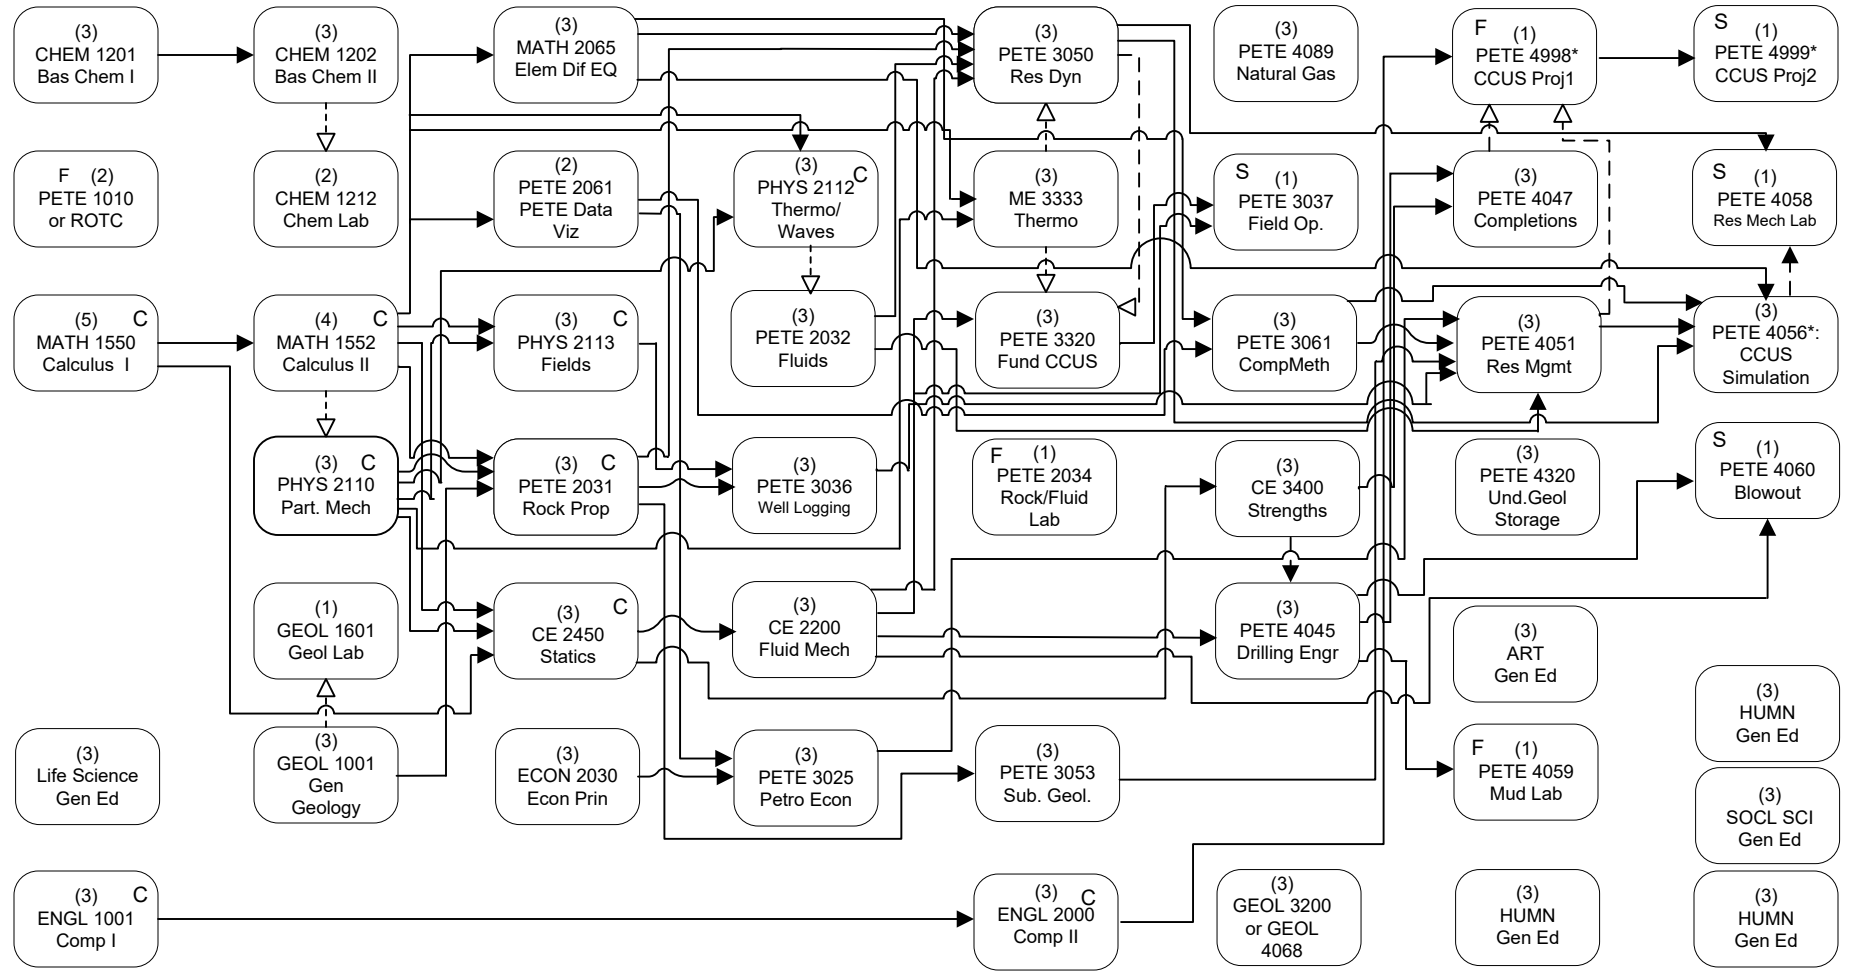

PETE

PETE

HOURS: 16 16 17 15 16 16 17 15 = 128

FLOWCHART LEGEND

- ▶ Credit required
- - - - -▶ Credit or registration required

C Grade of "C" or better required

- F Course taught in fall only
- S Course taught in spring only

General Education -
See 2026-2027 General Catalog